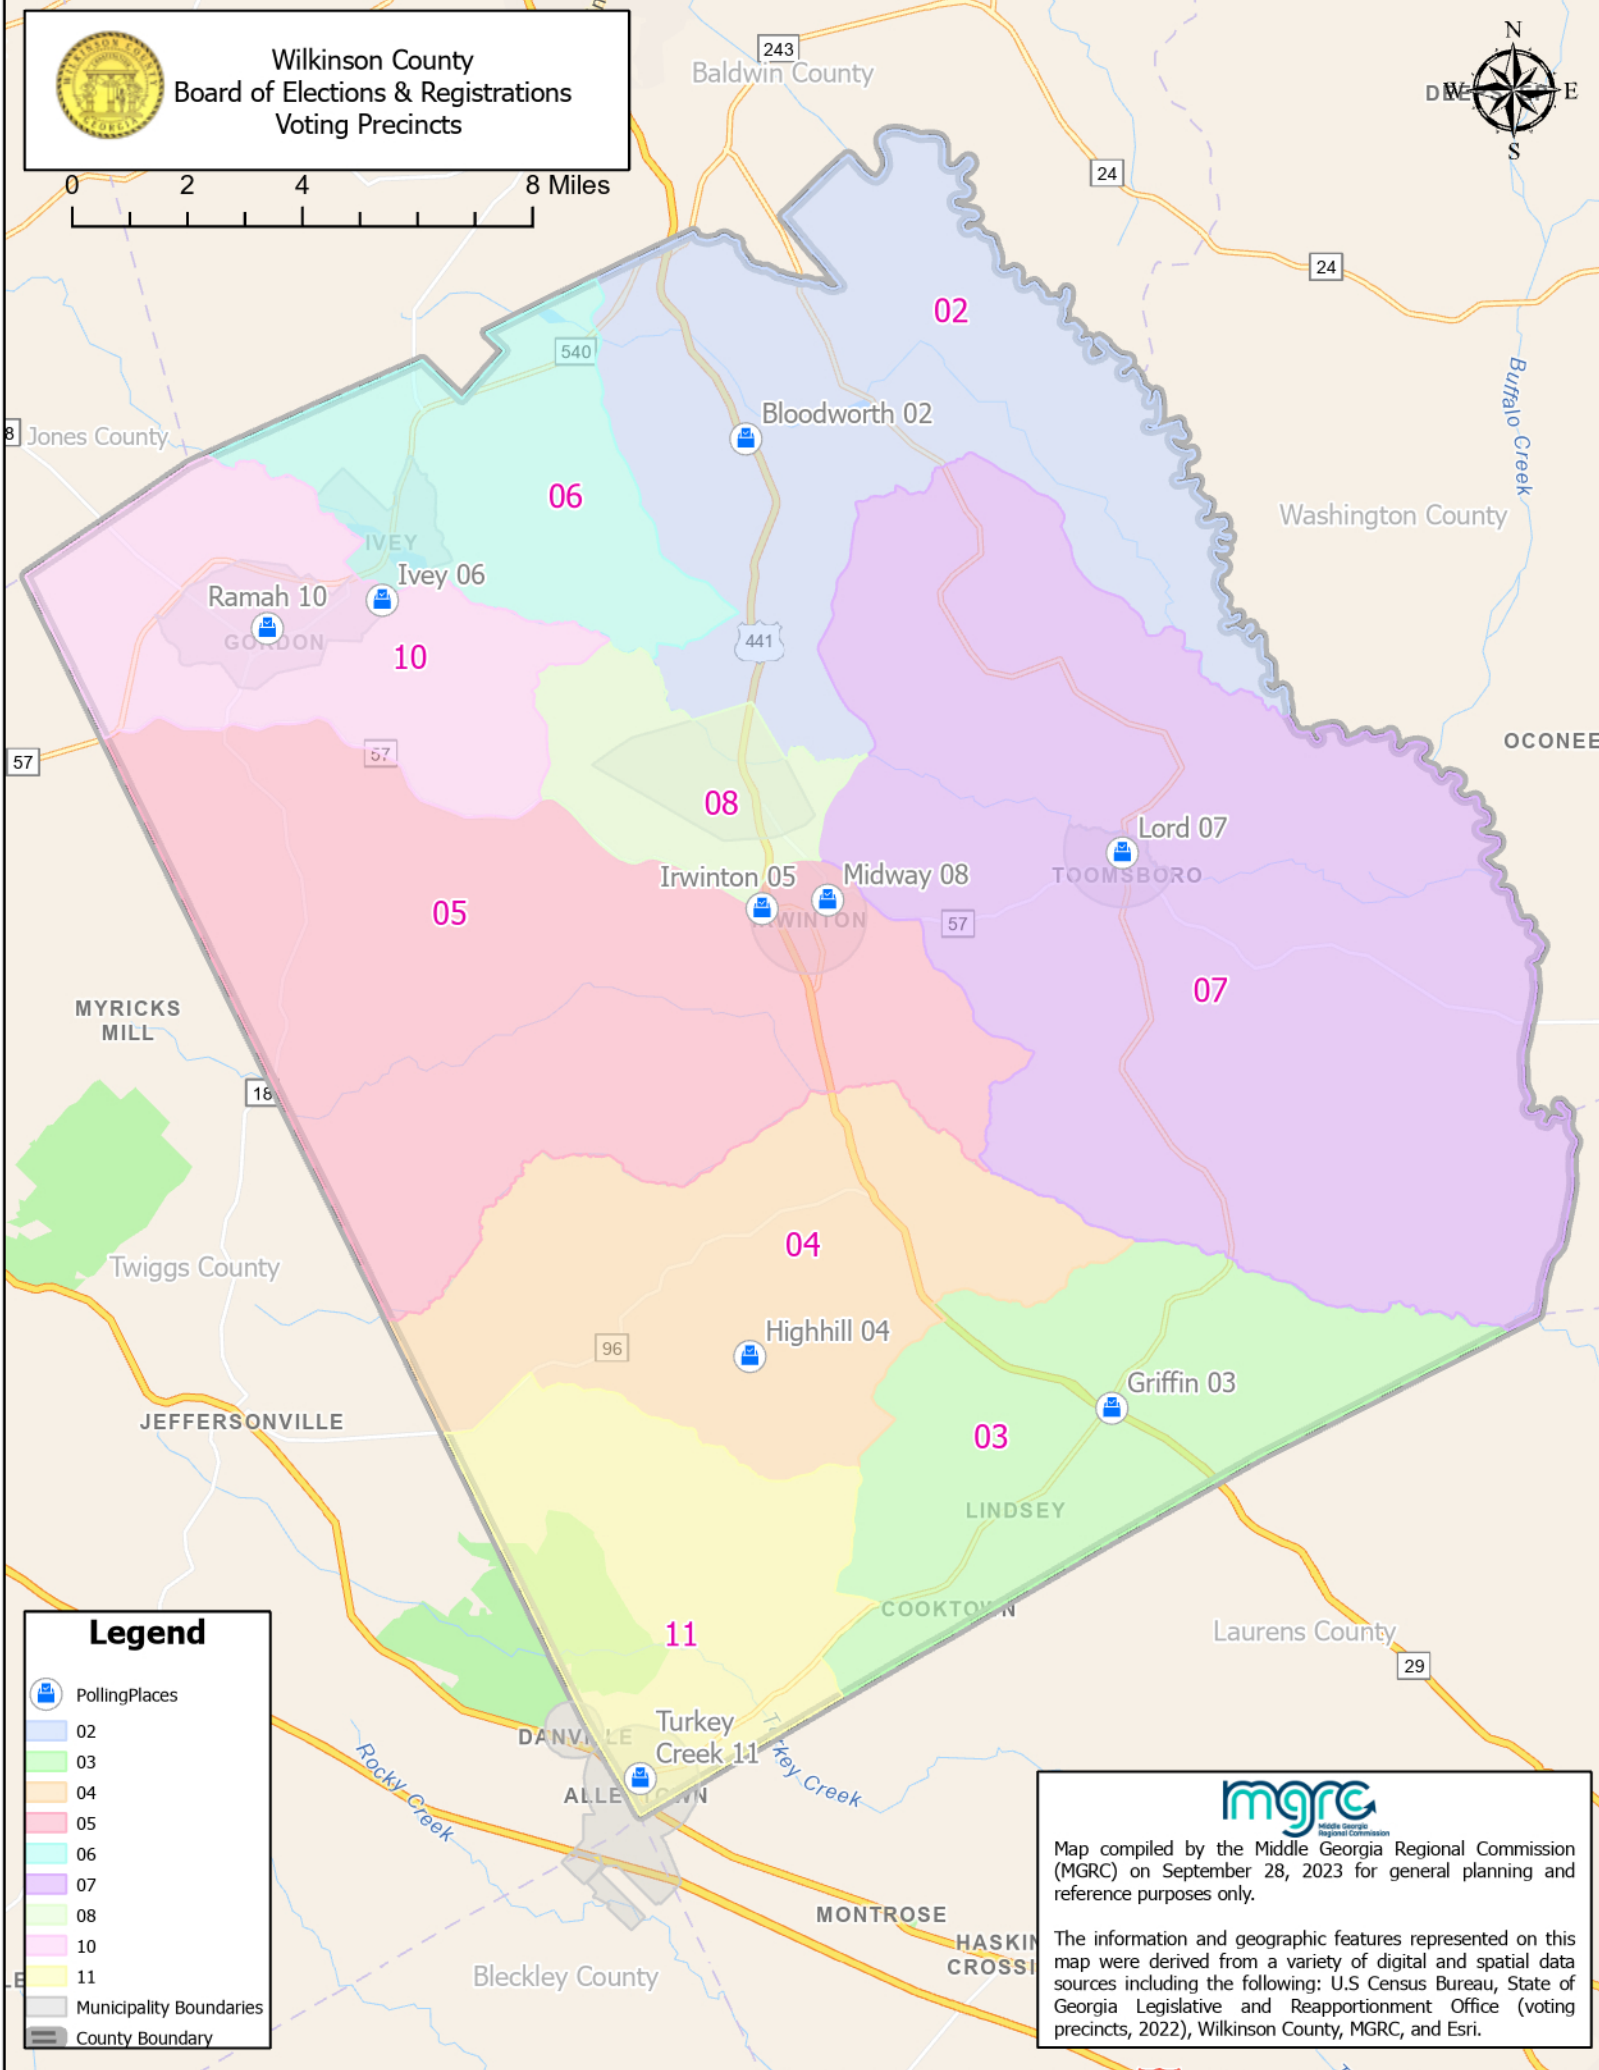

Wilkinson County
Board of Elections & Registrations
Voting Precincts

0 2 4 8 Miles

Legend

- Polling Places
- 02
- 03
- 04
- 05
- 06
- 07
- 08
- 10
- 11
- Municipality Boundaries
- County Boundary

Middle Georgia Regional Commission

Map compiled by the Middle Georgia Regional Commission (MGRC) on September 28, 2023 for general planning and reference purposes only.

The information and geographic features represented on this map were derived from a variety of digital and spatial data sources including the following: U.S Census Bureau, State of Georgia Legislative and Reapportionment Office (voting precincts, 2022), Wilkinson County, MGRC, and Esri.